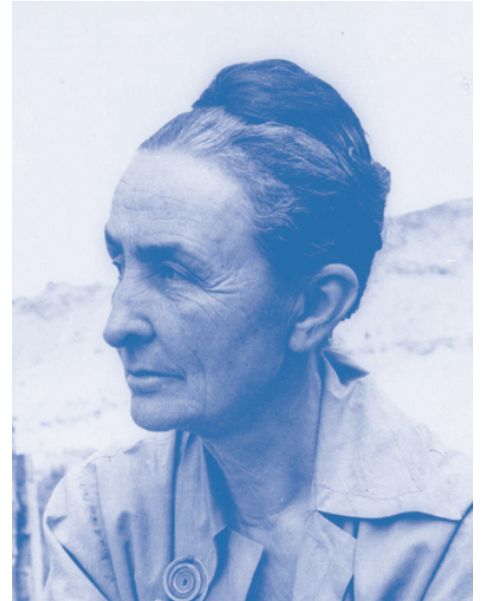

# GEORGIA O'KEEFFE

1887 - 1986

## American Artist

Georgia O'Keeffe is mostly known for her large canvas work of close-up flowers, skyscrapers, barren landscapes and animal skulls.

She emphasised on primary forms of nature and synthesised abstraction and realism. She produced more than 2000 works over the course of her career.

The Georgia O'Keeffe Museum is the first in the U.S. dedicated to a female artist.

"I've been absolutely terrified every moment of my life - and I've never let it keep me from doing a single thing I wanted to do."

## Periods

American Modernism, Precisionism, Feminist Art.